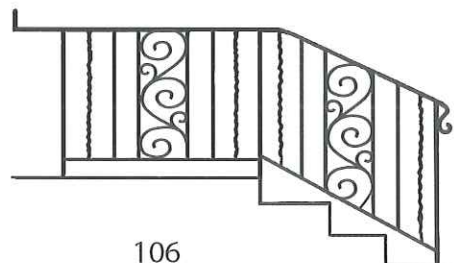

CUSTOM MADE ORNAMENTAL IRON WORKS

THE FINEST ORNAMENTAL IRON

WINDOW GUARDS MADE TO YOUR SPECIFICATIONS

WROUGHT IRON WINDOW GUARDS

200 Series

500 SERIES

OPTIONAL

OPTIONAL DECORATIVE SPEARS