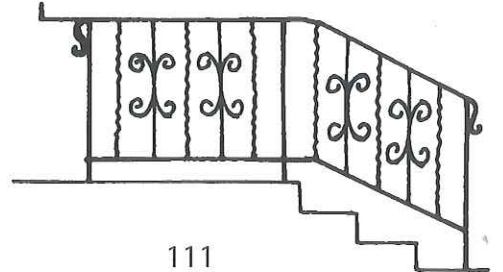

CUSTOM MADE ORNAMENTAL IRON WORKS

THE FINEST ORNAMENTAL IRON

WINDOW GUARDS MADE TO YOUR SPECIFICATIONS

WROUGHT IRON WINDOW GUARDS

200 Series

500 SERIES

OPTIONAL

OPTIONAL DECORATIVE SPEARS