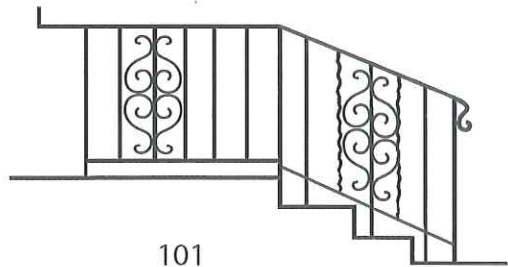

CUSTOM MADE ORNAMENTAL IRON WORKS

THE FINEST ORNAMENTAL IRON

WINDOW GUARDS MADE TO YOUR SPECIFICATIONS

WROUGHT IRON WINDOW GUARDS

200 Series

500 SERIES

OPTIONAL

OPTIONAL DECORATIVE SPEARS