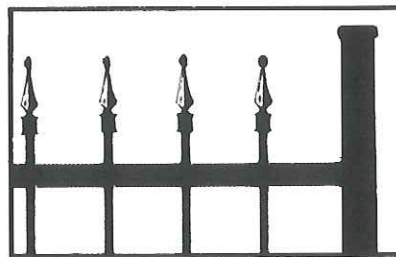

OPTIONAL DECORATIVE SPEARS

400-450 SERIES