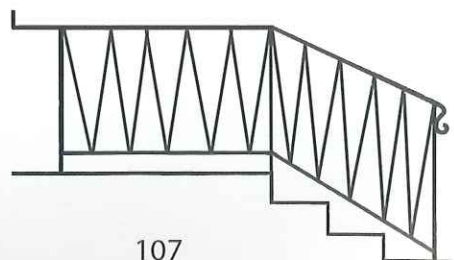

CUSTOM MADE ORNAMENTAL IRON WORKS

THE FINEST ORNAMENTAL IRON

WINDOW GUARDS MADE TO YOUR SPECIFICATIONS

WROUGHT IRON WINDOW GUARDS

200 Series

500 SERIES

OPTIONAL

OPTIONAL DECORATIVE SPEARS