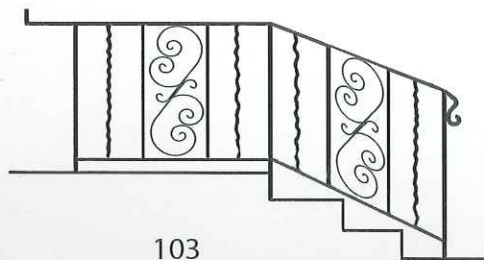

CUSTOM MADE ORNAMENTAL IRON WORKS

THE FINEST ORNAMENTAL IRON

WINDOW GUARDS MADE TO YOUR SPECIFICATIONS

WROUGHT IRON WINDOW GUARDS

200 Series

500 SERIES

OPTIONAL

OPTIONAL DECORATIVE SPEARS