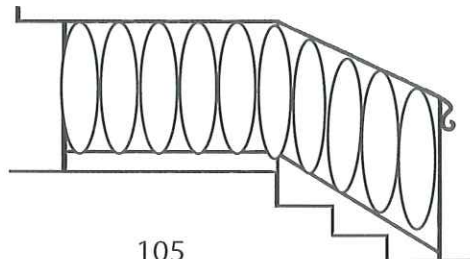

CUSTOM MADE ORNAMENTAL IRON WORKS

THE FINEST ORNAMENTAL IRON

WINDOW GUARDS MADE TO YOUR SPECIFICATIONS

WROUGHT IRON WINDOW GUARDS

200 Series

500 SERIES

OPTIONAL

OPTIONAL DECORATIVE SPEARS