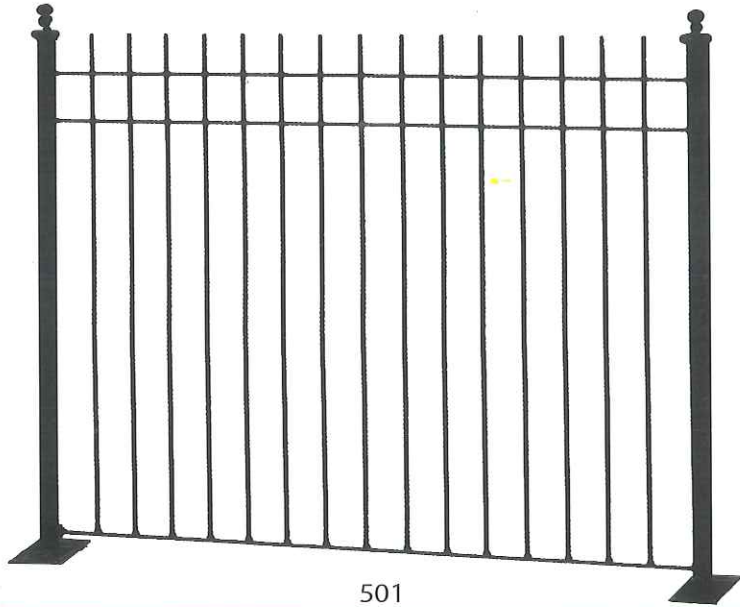

CUSTOM MADE ORNAMENTAL IRON WORKS

THE FINEST ORNAMENTAL IRON

WINDOW GUARDS MADE TO YOUR SPECIFICATIONS

WROUGHT IRON WINDOW GUARDS

200 Series

500 SERIES

OPTIONAL

OPTIONAL DECORATIVE SPEARS