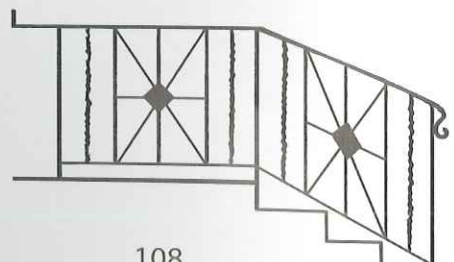

CUSTOM MADE ORNAMENTAL IRON WORKS

THE FINEST ORNAMENTAL IRON

WINDOW GUARDS MADE TO YOUR SPECIFICATIONS

WROUGHT IRON WINDOW GUARDS

200 Series

500 SERIES

OPTIONAL

OPTIONAL DECORATIVE SPEARS