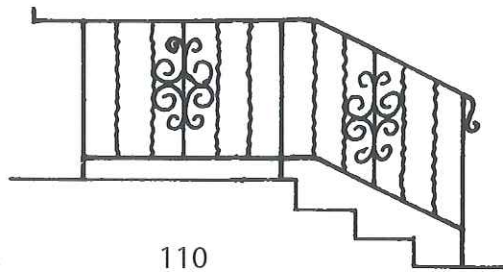

CUSTOM MADE ORNAMENTAL IRON WORKS

THE FINEST ORNAMENTAL IRON

WINDOW GUARDS MADE TO YOUR SPECIFICATIONS

WROUGHT IRON WINDOW GUARDS

200 Series

500 SERIES

OPTIONAL

OPTIONAL DECORATIVE SPEARS