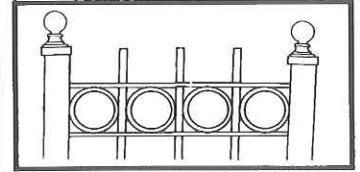

CUSTOM MADE ORNAMENTAL IRON WORKS

THE FINEST ORNAMENTAL IRON

WINDOW GUARDS MADE TO YOUR SPECIFICATIONS

WROUGHT IRON WINDOW GUARDS

200 Series

500 SERIES

OPTIONAL

OPTIONAL DECORATIVE SPEARS